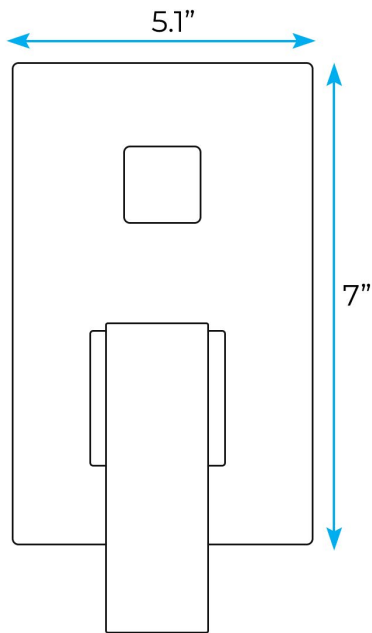

## Specifications

TYPE: BATH & SHOWER FAUCETS  
 VALVE CORE MATERIAL: CERAMIC  
 SURFACE TREATMENT: POLISHED  
 SHOWER HEAD MATERIAL: BRASS  
 EXPOSED SHOWER FAUCET FEATURE: WITH SLIDE BAR

## Shower Head Size:

MINIMUM OPERATING PRESSURE:  
 1.0 Bar MP  
 Flow - 9L/m

## Mixer Size :

## Hand Shower Size:

- Slide Bar Length: 30.4"
- Slide Bar Outside Diameter: 0.4"
- Slide Bar Centers: 27.5"
- Slide Bar Base Plate Diameter: 1.7"
- Hand Shower Length: 7.2"
- Hand Shower Width: 1"
- Hand Shower Spray Length: 1.4"
- Hand Shower Spray Width: 0.4"
- Hand Shower Hose Length: 60"