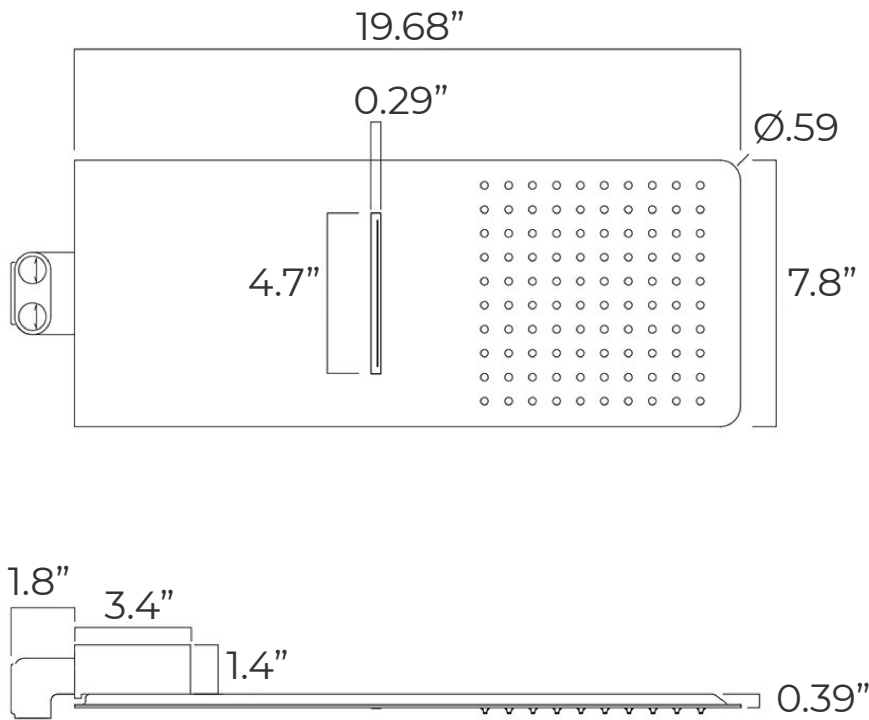

## Specifications

TYPE: BATH & SHOWER FAUCETS  
 VALVE CORE MATERIAL: CERAMIC  
 SURFACE TREATMENT: POLISHED  
 SHOWER HEAD MATERIAL: BRASS  
 EXPOSED SHOWER FAUCET FEATURE: WITH SLIDE BAR

## Shower Head Size:

MINIMUM OPERATING PRESSURE:  
 1.0 Bar MP  
 Flow - 9L/m

## Mixer Size :

## Hand Shower Size:

- Slide Bar Length: 30.4"
- Slide Bar Outside Diameter: 0.4"
- Slide Bar Centers: 27.5"
- Slide Bar Base Plate Diameter: 1.7"
- Hand Shower Length: 7.2"
- Hand Shower Width: 1"
- Hand Shower Spray Length: 1.4"
- Hand Shower Spray Width: 0.4"
- Hand Shower Hose Length: 60"