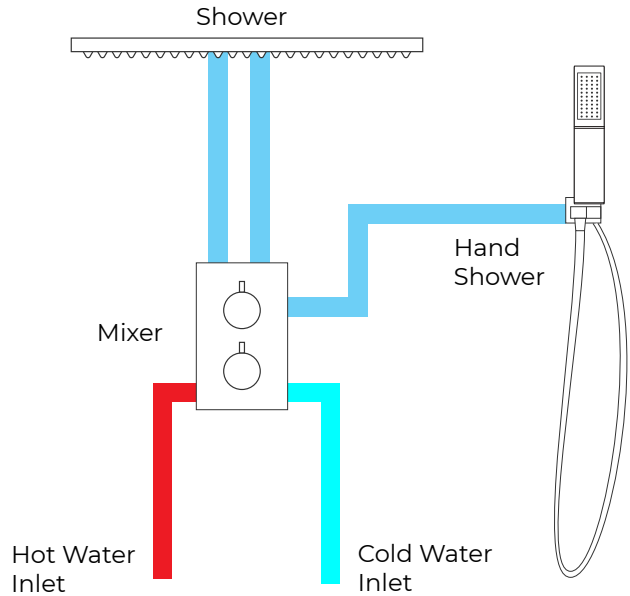

# BRAVAT THERMOSTATIC DARK OIL RUBBED BRONZE WATERFALL & RAINFALL SHOWER SET SPECS

## Specifications

TYPE: BATH & SHOWER FAUCETS  
 VALVE CORE MATERIAL: CERAMIC  
 SURFACE TREATMENT: POLISHED  
 SHOWER HEAD MATERIAL: BRASS  
 EXPOSED SHOWER FAUCET FEATURE: WITH SLIDE BAR

## Shower Head Size:

MINIMUM OPERATING PRESSURE:  
 1.0 Bar MP  
 Flow - 9L/m

## Hand Shower Size:

- Slide Bar Length: 30.4"
- Slide Bar Outside Diameter: 0.4"
- Slide Bar Centers: 27.5"
- Slide Bar Base Plate Diameter: 1.7"
- Hand Shower Length: 7.2"
- Hand Shower Width: 1"
- Hand Shower Spray Length: 1.4"
- Hand Shower Spray Width: 0.4"
- Hand Shower Hose Length: 60"