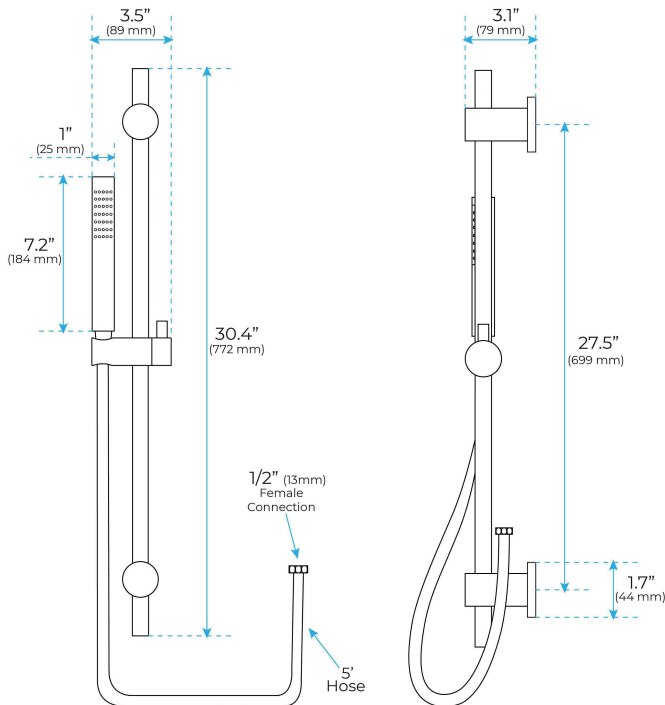

## Specifications

TYPE: BATH & SHOWER FAUCETS  
 VALVE CORE MATERIAL: CERAMIC  
 SURFACE TREATMENT: POLISHED  
 SHOWER HEAD MATERIAL: BRASS  
 EXPOSED SHOWER FAUCET FEATURE: WITH SLIDE BAR

## Shower Head Size:

MINIMUM OPERATING PRESSURE:  
 1.0 Bar MP  
 Flow - 9L/m

## Mixer Size :

## Hand Shower Size:

- Slide Bar Length: 30.4"
- Slide Bar Outside Diameter: 0.4"
- Slide Bar Centers: 27.5"
- Slide Bar Base Plate Diameter: 1.7"
- Hand Shower Length: 7.2"
- Hand Shower Width: 1"
- Hand Shower Spray Length: 1.4"
- Hand Shower Spray Width: 0.4"
- Hand Shower Hose Length: 60"